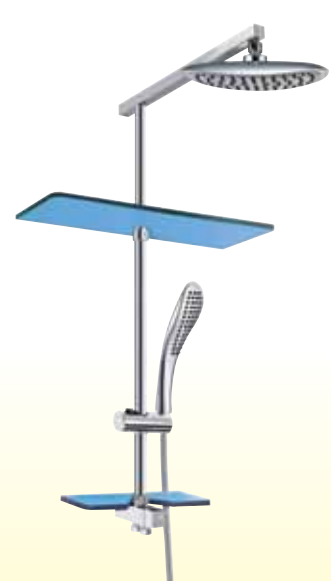

● Oval
 CK-11021201

● Square
 CK-11021301

● Round
 CK-11021701

● Oval
 CK-11021501

● Square
 CK-11021601

MINIMALIST®

The design shower system that fits into the corner of the bathroom to optimize space.

● Round
CK-11022001